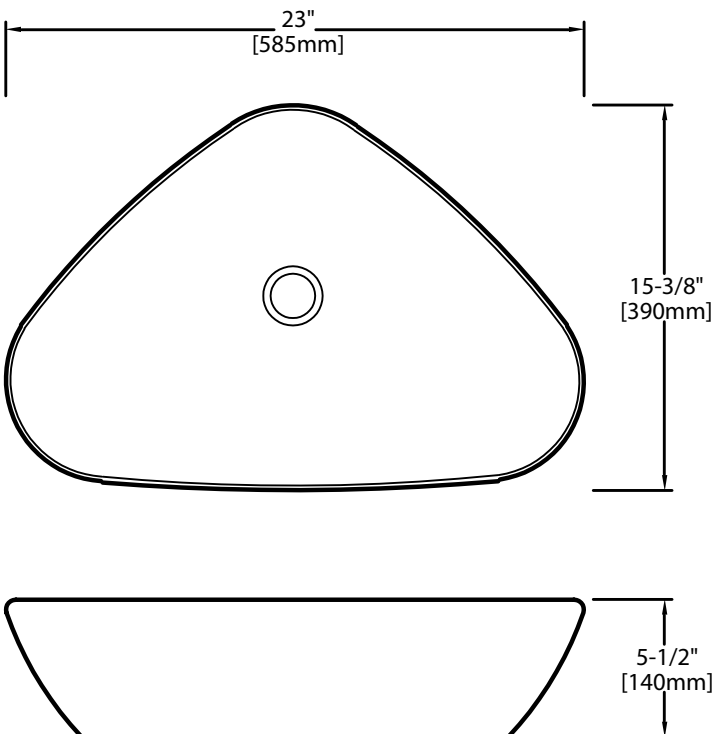

**DSE-VCV02**  
PORCELAIN VESSEL SINK

**ADA**  
Compliant

**Style:**

- Vitreous China Vessel
- Single Bowl
- Triangle

**Material:**

- Vitreous China

**Size:**

- Overall: 23" x 15-3/8" x 5-1/2"